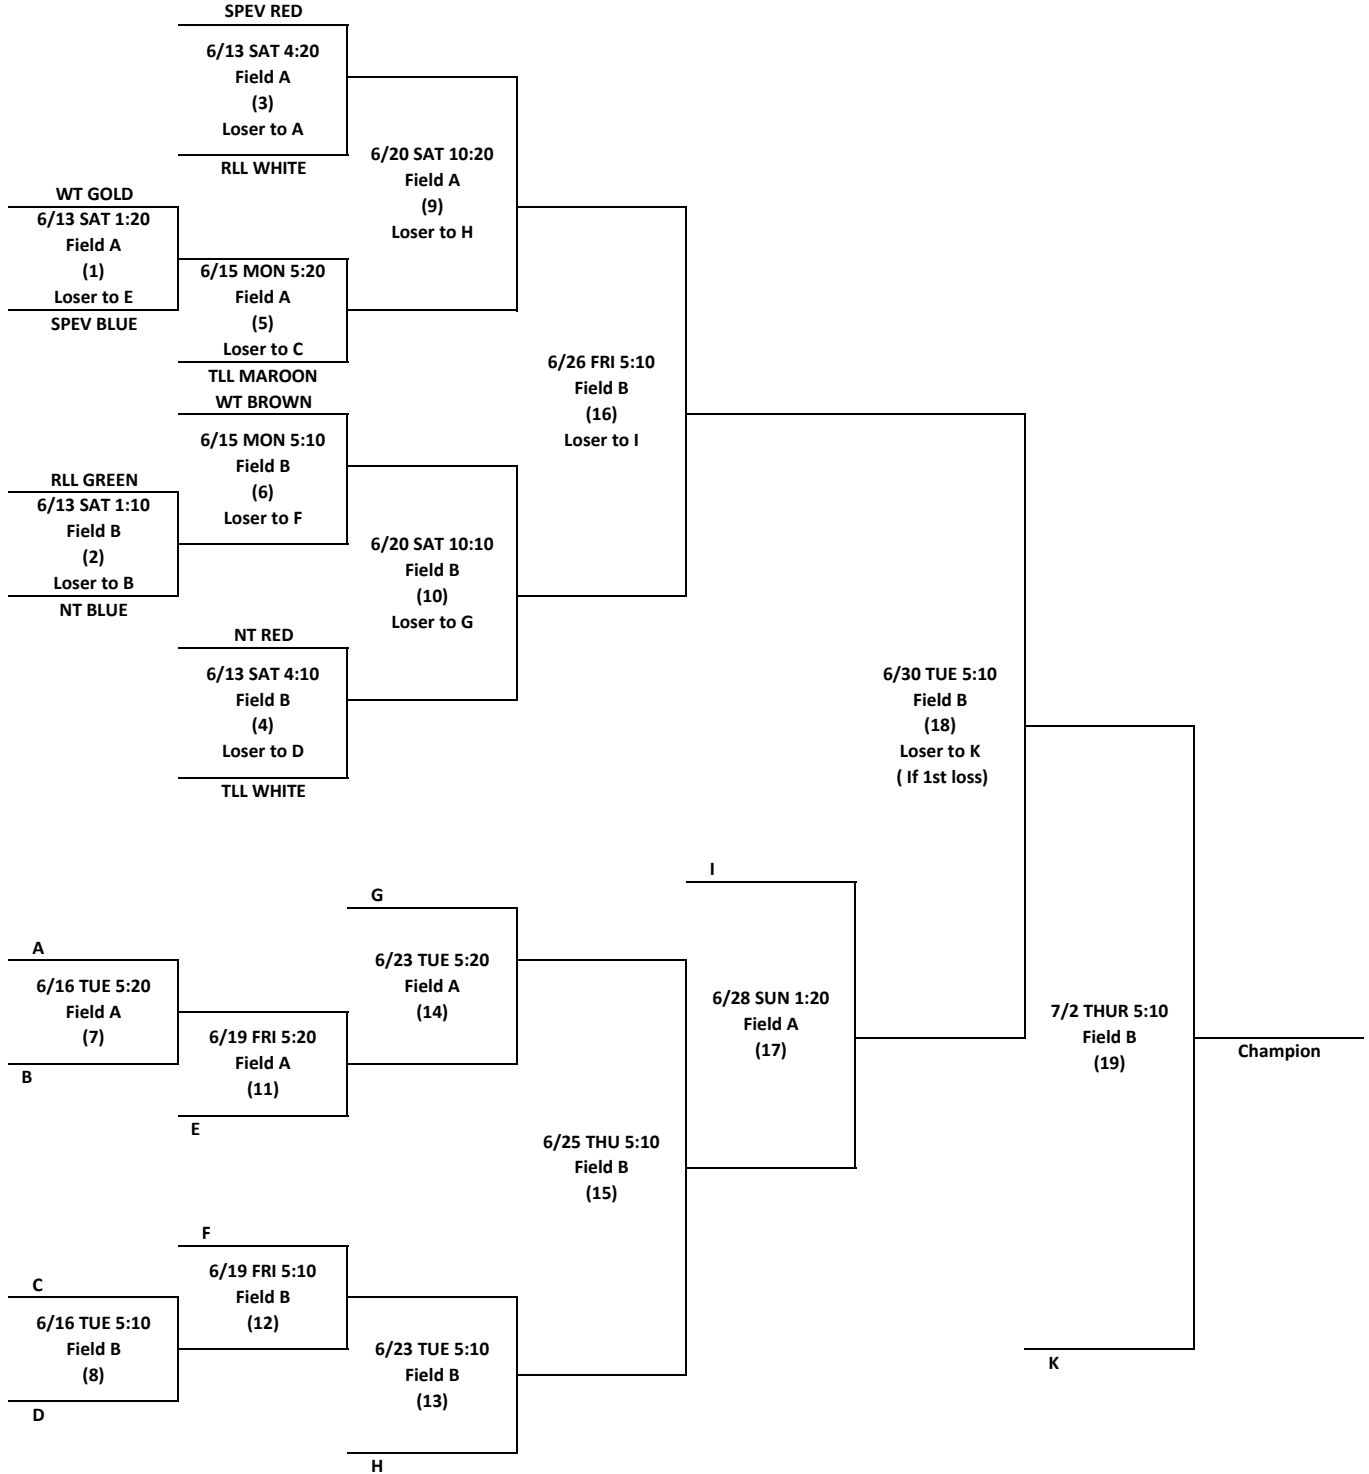

# 2026 (8yr to 10yr) Baseball All-Stars

www.cad27.com

All Games @ SAN PEDRO / EASTVIEW Little League  
 Field Location: 766 N. CENTER St, SAN PEDRO, CA  
[www.eastviewlittleleague.com](http://www.eastviewlittleleague.com)